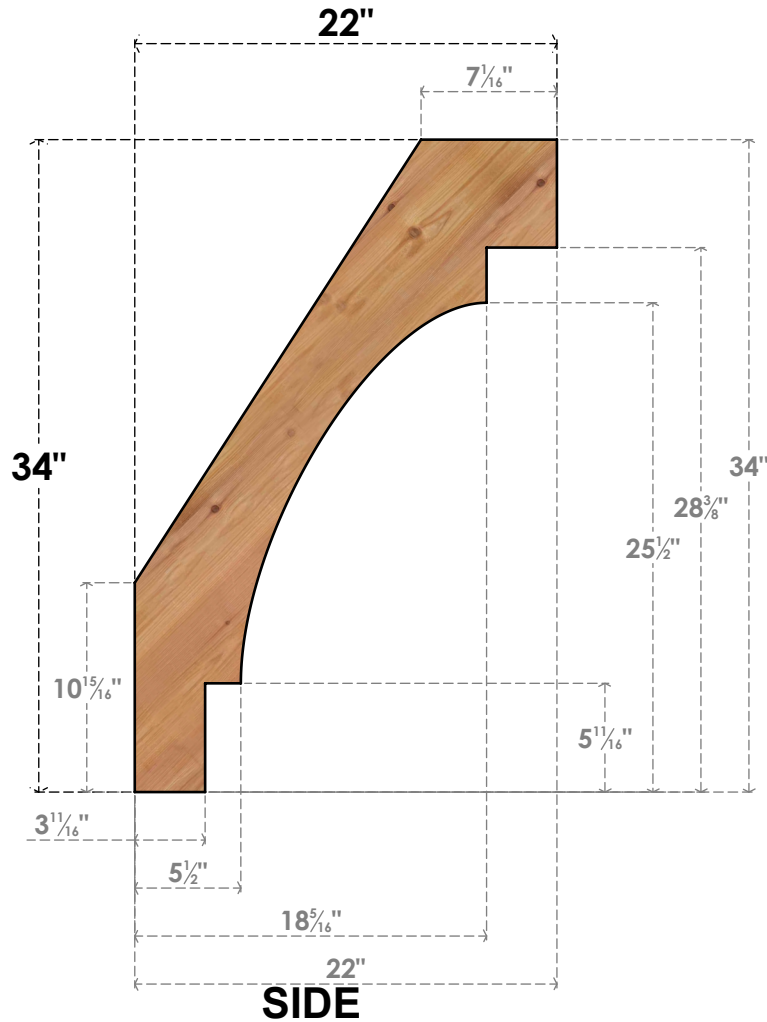

BRC04X22X34MRC00SWR

3 1/2"W X 22"D X 34"H MERCED SMOOTH BRACE, WESTERN RED CEDAR

EKENA MILLWORK
 2300 WEST MAIN ST.
 CLARKSVILLE, TX 75426
 TOLL FREE: 866-607-0453
 WWW.EKENAMILLWORK.COM

NOTES

1. INSTALLATION TO BE COMPLETED IN ACCORDANCE WITH MANUFACTURER'S SPECIFICATIONS.
2. DRAWING MAY NOT BE TO SCALE
3. THIS DRAWING IS INTENDED FOR DESIGN AND PLANNING PURPOSES ONLY.
4. ALL INFORMATION CONTAINED HEREIN WAS CURRENT AT THE TIME OF DEVELOPMENT BUT MUST BE REVIEWED AND APPROVED BY THE PRODUCT MANUFACTURER TO BE CONSIDERED ACCURATE.
5. PRODUCTS ARE NOT KILN DRIED. THIS ITEM IS UNIQUE AND WILL CONTAIN THE NATURAL VARIATIONS THAT THE WOOD SPECIES OFFERS. THIS MAY RESULT IN VARIATIONS UP TO 1/4"