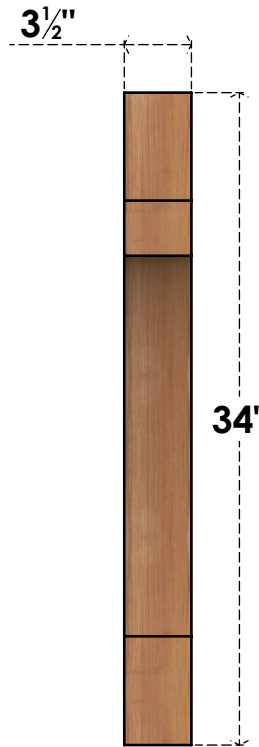

BRC04X22X34MRC00SWR

3 1/2"W X 22"D X 34"H MERCED SMOOTH BRACE, WESTERN RED CEDAR

EKENA MILLWORK
 2300 WEST MAIN ST.
 CLARKSVILLE, TX 75426
 TOLL FREE: 866-607-0453
 WWW.EKENAMILLWORK.COM

NOTES

1. INSTALLATION TO BE COMPLETED IN ACCORDANCE WITH MANUFACTURER'S SPECIFICATIONS.
2. DRAWING MAY NOT BE TO SCALE
3. THIS DRAWING IS INTENDED FOR DESIGN AND PLANNING PURPOSES ONLY.
4. ALL INFORMATION CONTAINED HEREIN WAS CURRENT AT THE TIME OF DEVELOPMENT BUT MUST BE REVIEWED AND APPROVED BY THE PRODUCT MANUFACTURER TO BE CONSIDERED ACCURATE.
5. PRODUCTS ARE NOT KILN DRIED. THIS ITEM IS UNIQUE AND WILL CONTAIN THE NATURAL VARIATIONS THAT THE WOOD SPECIES OFFERS. THIS MAY RESULT IN VARIATIONS UP TO 1/4"